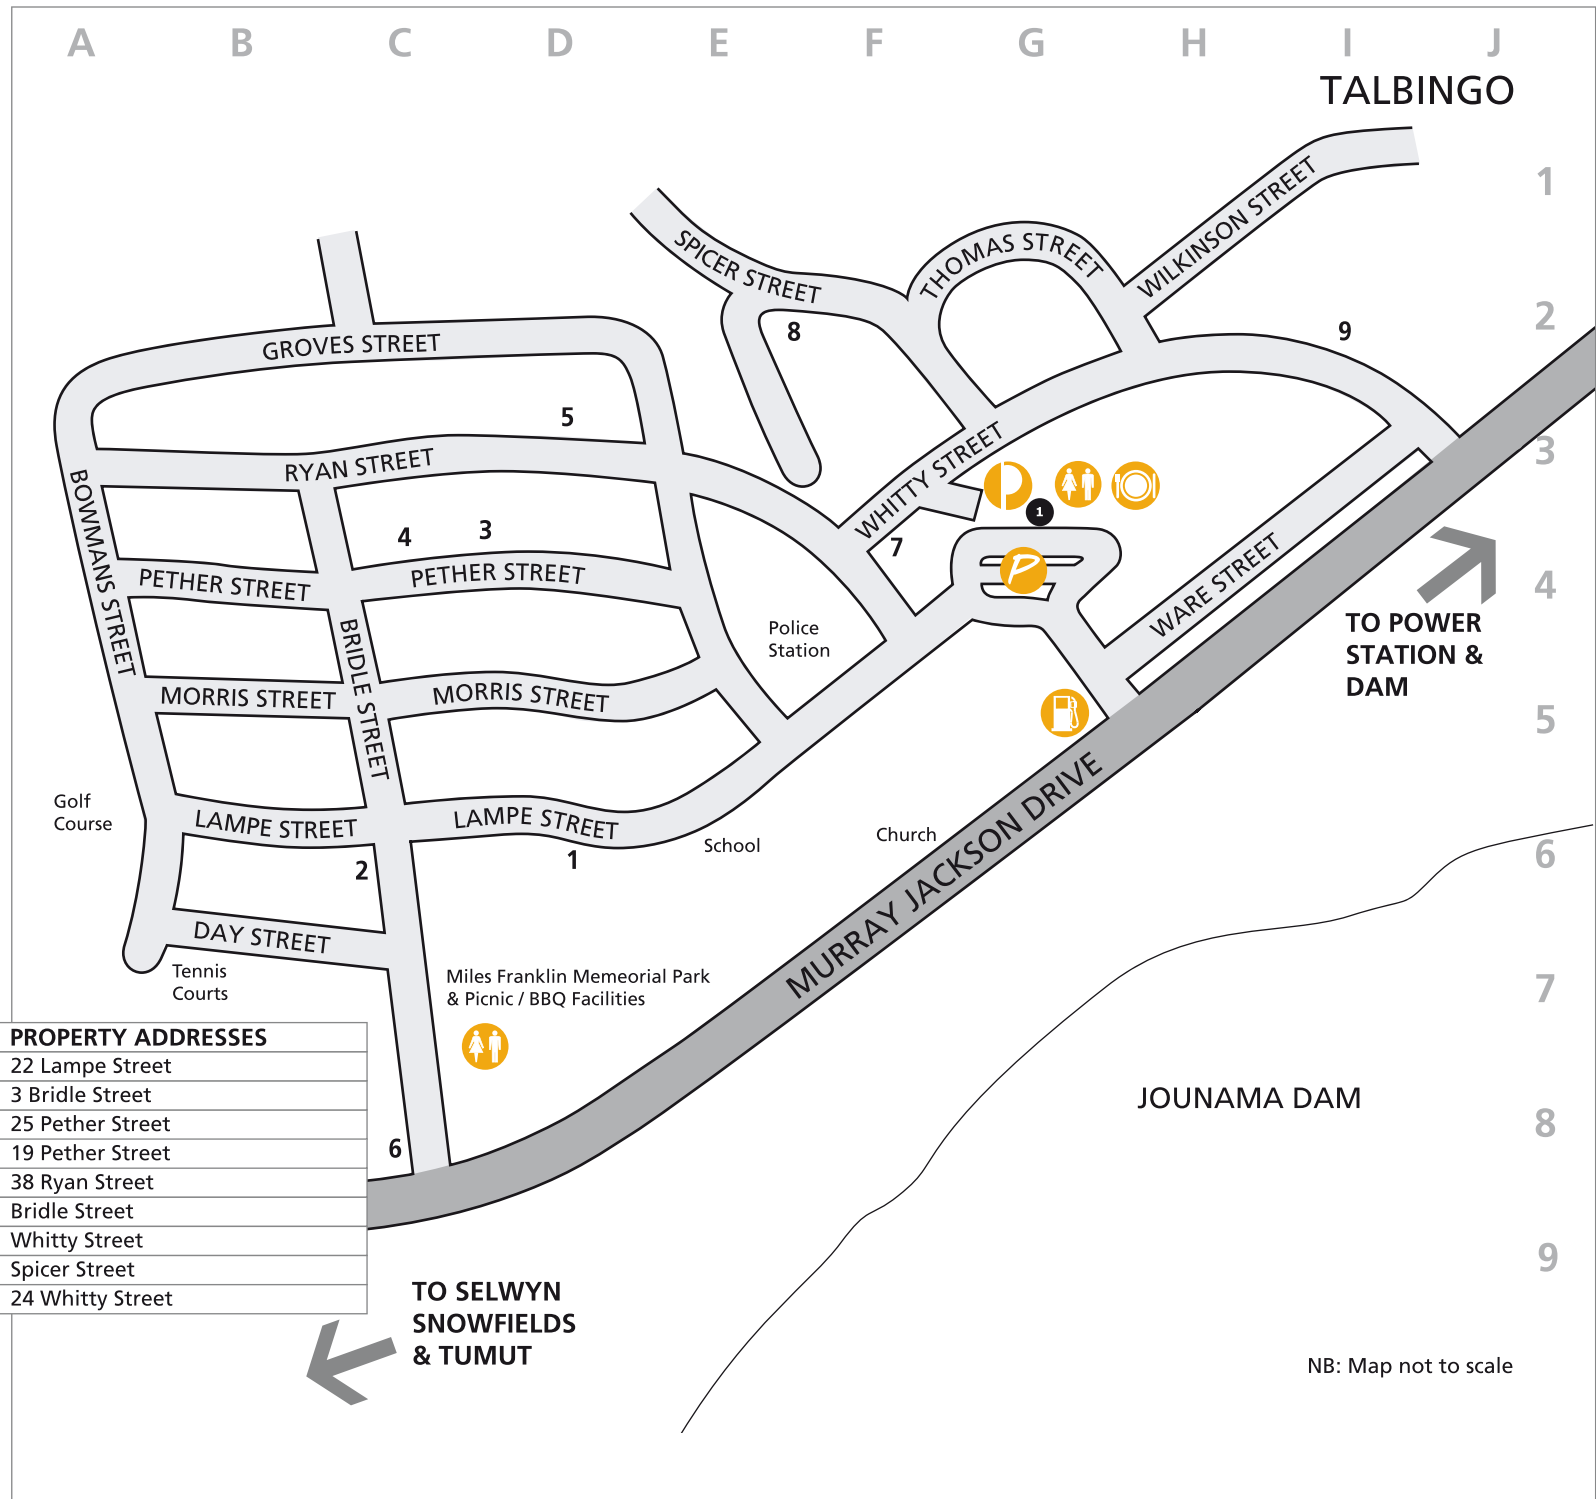

SNOWY MOUNTAINS HOLIDAY CENTRE Pty Ltd

9 Denison Street Adaminaby NSW 2629
PO Box 194 Adaminaby NSW 2629

t 02 6450 4000
f 02 6450 4030
e holidays@smhc.com.au
w www.smhc.com.au

Legend:

- Public Toilets
- Post Office
- Parking
- Service / Petrol Station
- Restaurant / Meals
- Shopping Centre

MAP #	REF	PROPERTY NAME	PROPERTY ADDRESSES
1	D6	Athenree	22 Lampe Street
2	B6	Bridle Cottage	3 Bridle Street
3	C4	Jounama House	25 Pether Street
4	C4	Pether Cottage	19 Pether Street
5	D3	Snowy Lakes Cottages	38 Ryan Street
6	C8	Talbingo Country Club Motel	Bridle Street
7	F4	Talbingo Lodge	Whitty Street
8	E2	Talbingo Mountain Retreat	Spicer Street
9	I2	Talbingo Tourist Park	24 Whitty Street

NB: Map not to scale