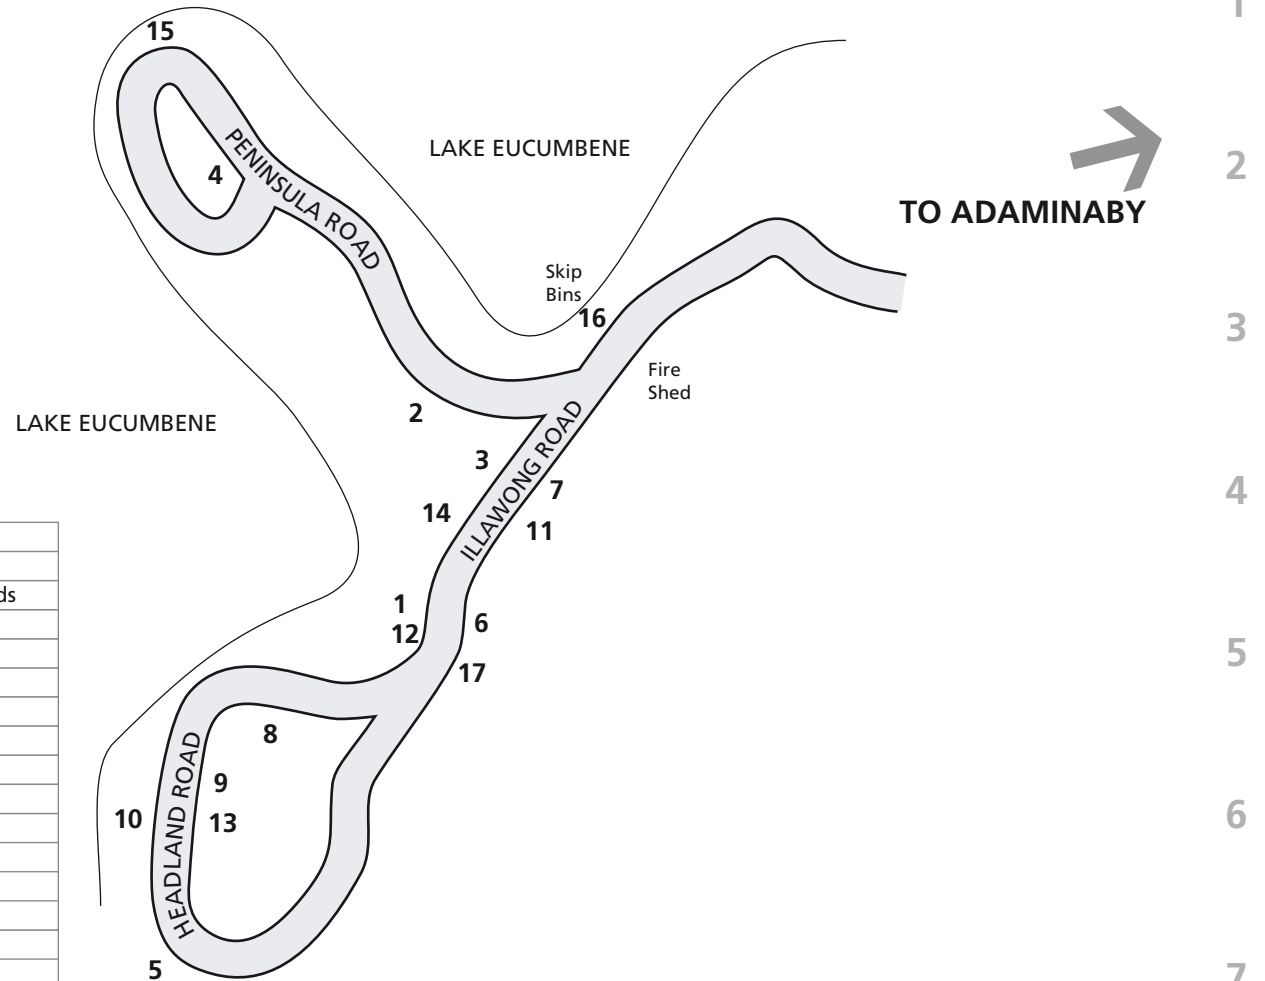

A B C D E F G H I

MAP #	REF	PROPERTY NAME	PROPERTY ADDRESSES
1	D5	Anglers Arms	58 Illawong Road
2	D4	Anglers Reach Holiday Park	Cnr Illawong & Peninsula Roads
3	D4	Anglers Reach Lakeside Village	Illawong Road
4	C2	Cheryll's on the Peninsula	24 Peninsula Road
5	B7	Elliot Cottage	Headland Road
6	E5	Inverary	79 Illawong Road
7	E4	Kanangla Lodge	41 Illawong Road
8	C6	Kanangra	9 Headland Road
9	C6	Lakehaven	13 Headland Road
10	B6	Rainbow Lodge	30 Headland Road
11	E4	Snowgums	49 Illawong Road
12	D5	Tranquility	62 Illawong Road
13	C6	Waterford Lodge	19 Headland Road
14	D4	Waterfront House	32 Illawong Road
15	B1	Fibber's Lodge - Unit	21 Peninsula Road
16	E3	Skip Bins for Rubbish	Opposite Fire Shed
17	D5	Finnish Cottage	73 Illawong Road

NB: Map not to scale